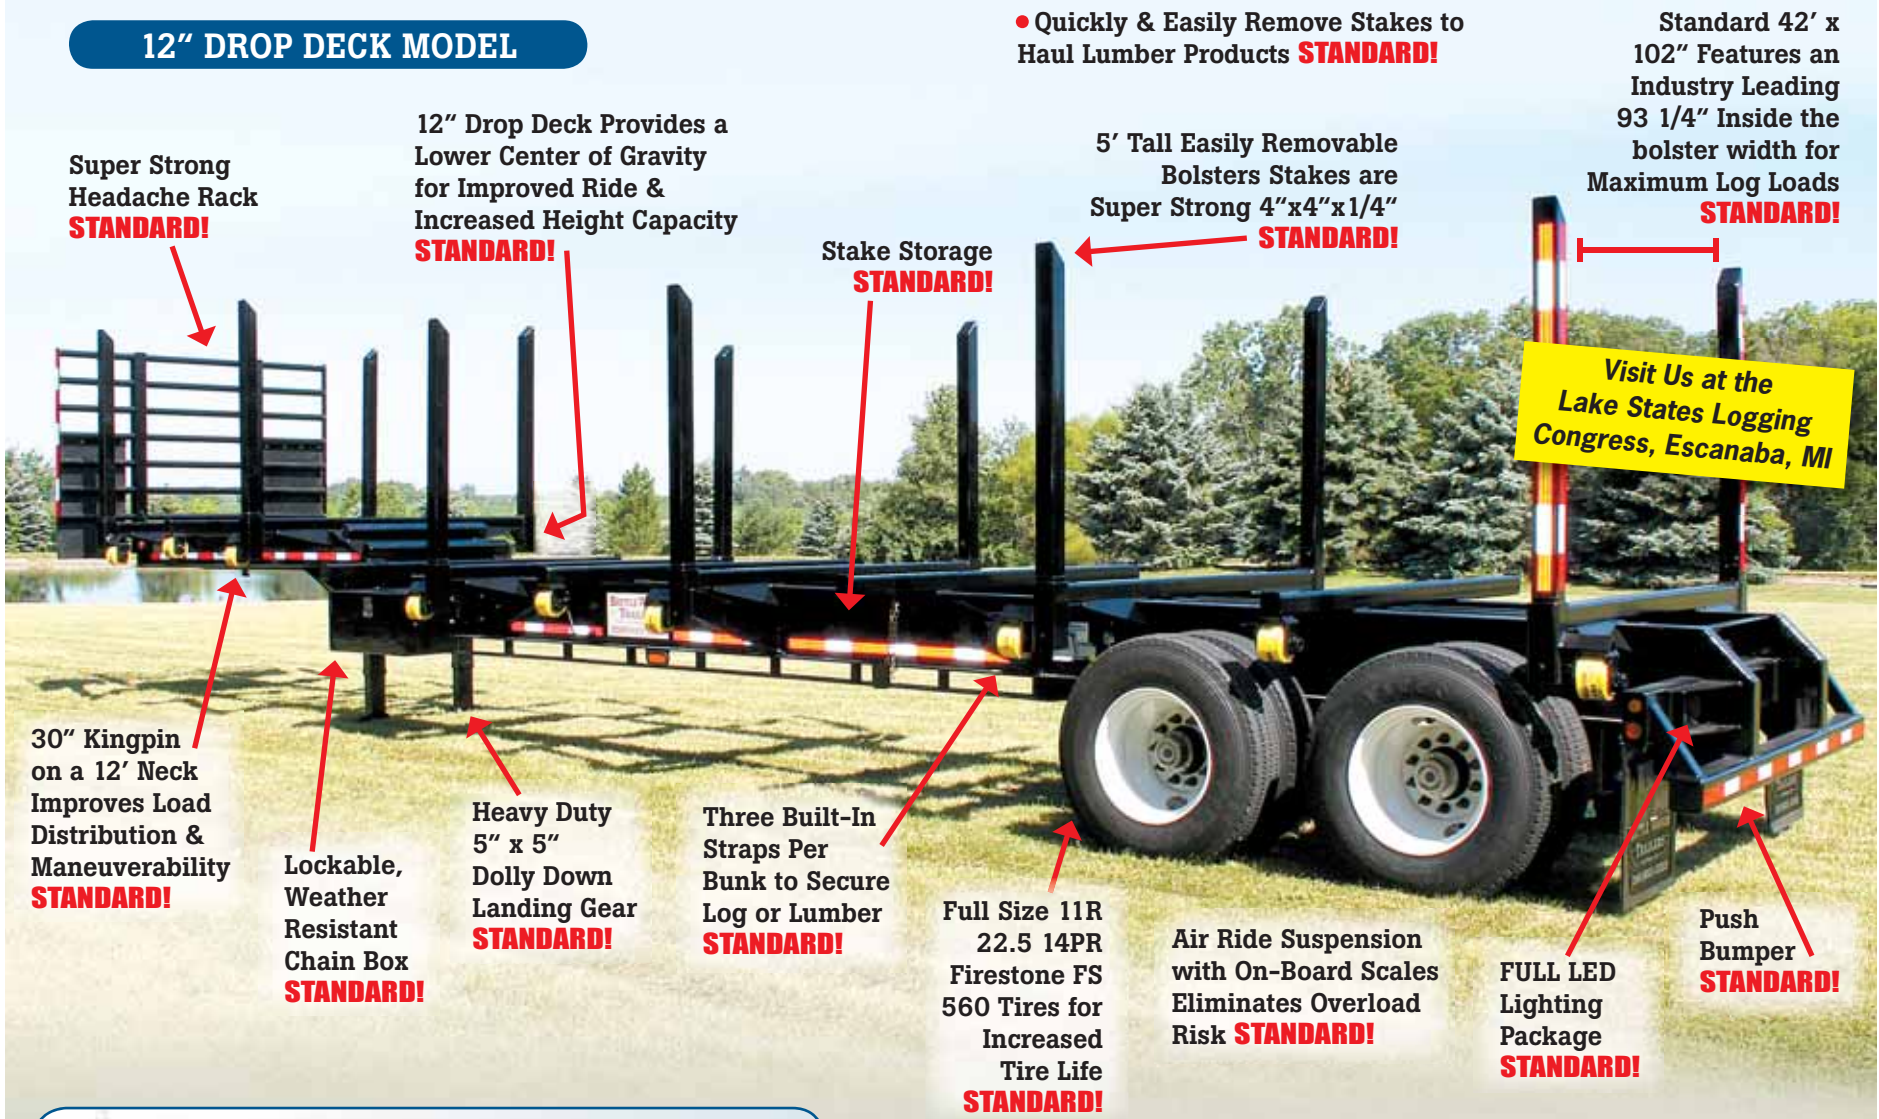

# VERSATILITY & MAXIMUM STRENGTH GO INTO EVERY BATTLE WAGON TRAILER BUILT

## Plus, Battle Wagon Trailer's **STANDARD** Features are Expensive Options in Other Lesser Brands

### 12" DROP DECK MODEL

**NEED TO HAUL EQUIPMENT TOO?**  
*The Battle Wagon 18" Beaver Tail Drop Deck is Your MAXIMUM FLEXIBILITY CHOICE!*  
 Hauls Your Skidder to the Woods, Lumber to the Mill and Lumber Products to Market – All Without Dropping & Hooking!

- Same Great Standard Features
- Pictured w/Optional Lightweight Aluminum Stakes